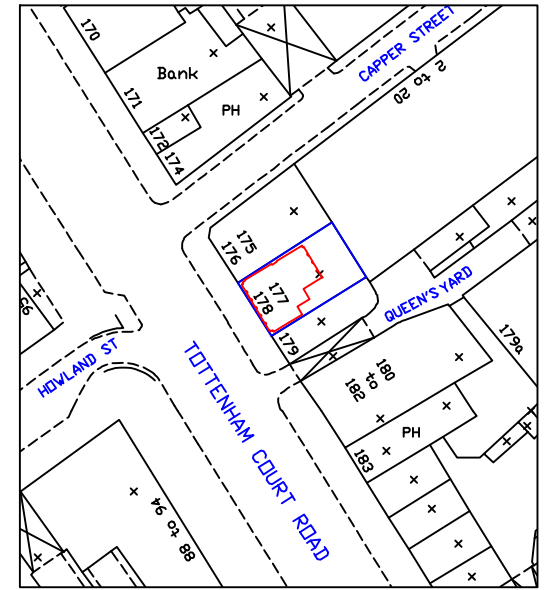

TOTTENHAM COURT ROAD

THIRD FLOOR
BUTLER HOUSE

LOCATION PLAN
SCALE 1:1250

client
LAZARI INVESTMENTS LTD

address
BUTLER HOUSE
177-178 TOTTENHAM COURT RD
LONDON W1

location
THIRD FLOOR
LEASE PLAN

date
AUG 2018

dwg. no.
140196-3

scale
1:100 ON A4

revision