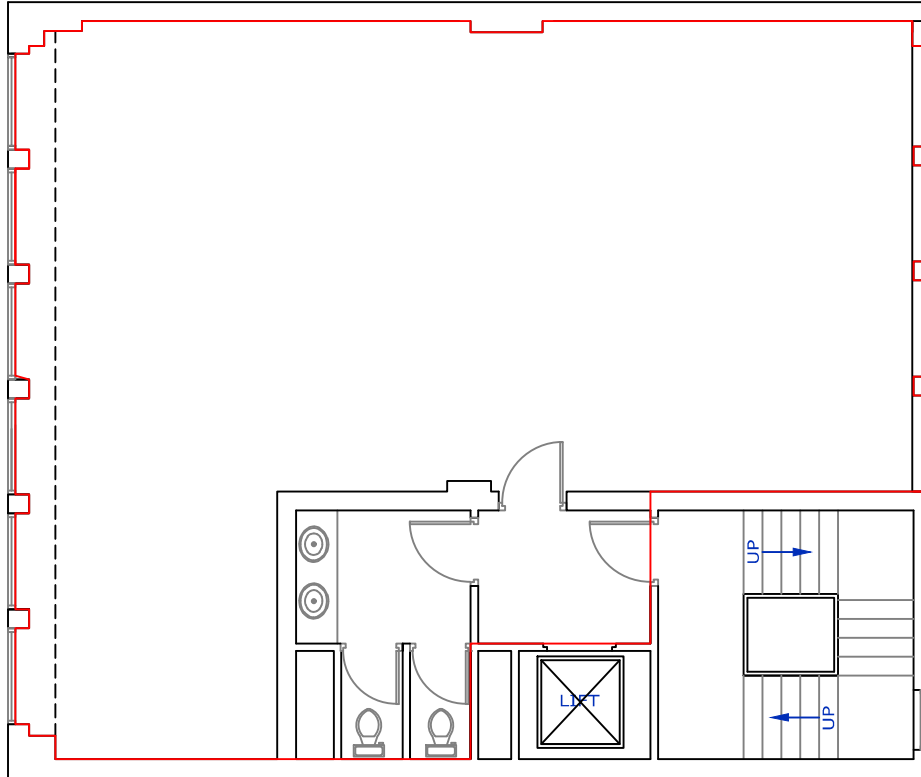

TOTTENHAM COURT ROAD

THIRD FLOOR
BUTLER HOUSE

LOCATION PLAN
SCALE 1:1250

client
LAZARI INVESTMENTS LTD

address
BUTLER HOUSE
177-178 TOTTENHAM COURT RD
LONDON W1

location
THIRD FLOOR
LEASE PLAN

date
AUG 2018

dwg. no.
140196-3

scale
1:100 ON A4

revision